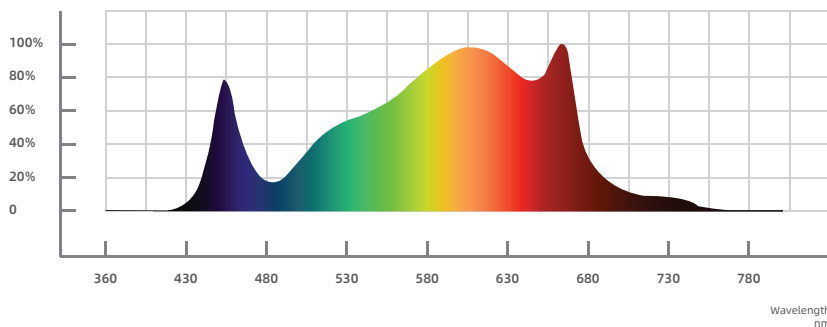

Product Datasheet

Model	MATRI-X1000	MATRI-X2000	MATRI-X4000
Power	100W	200W	400W
Light Output PPF	220 $\mu\text{mol/s}$	440 $\mu\text{mol/s}$	880 $\mu\text{mol/s}$
Light Source	LED, 3000K + 5000K + 660nm + 730nm		
Efficacy	2.2 $\mu\text{mol/J}$ @ 230V AC		
AC Input Voltage	120-277V AC, 50/60Hz		
Light Distribution	117°		
Mounting Height	6" - 12" (15.2-30.5cm) Above Canopy		
Thermal Management	Passive		
Max. Ambient Temperature	95°F / 35°C		
Dimming	HyperHub - Individual and Group Dimming		
Total Harmonic Distortion (THD)	< 20%		
Lifetime	L70: > 150,000 hrs		
IP Rating	IP20		
Certifications	CE, ROHS, FCC		
Warranty	3 Year Standard Warranty		

Fixture Information

Model	L xW xH	Weight
MATRI-X1000	306 x276 x83mm	2.2kg
MATRI-X2000	556 x276 x83mm	3.6kg
MATRI-X4000	556 x526 x83mm	7.3kg

Package Information

Model	L xW xH	Weight	Qty /Ctn
MATRI-X1000	360 x330 x115mm	3.0kgs	1
MATRI-X2000	610 x330 x115mm	4.5kgs	1
MATRI-X4000	610 x580 x115mm	8.5kgs	1

Full Spectrum