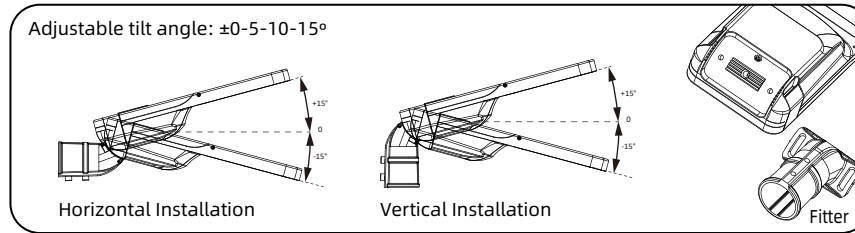

LED STREET LIGHT

INSTALLATION GUIDE

VOLTAGE	AC 100-240V / 277V
PROTECTION CLASS	Class I (Default) / Class II
POWER FACTOR	>0.95
OPERATING TEMP	-40°C ~ +50°C
OPTICS	Type II, Type III
HOUSING	High pressure die-cast aluminum, Self-cleaning
HOUSING COLOR	Gray (Default) / Others (available on request)
MOUNTING	Side entry or Vertical pole mounted
IP RATING	IP66
IK RATING	IK10
Lifespan L70 at 25 °C	>100,000 h
MAX MOUNTED HEIGHT	15m
WARRANTY	5 years

Version	Nominal Wattage W	Fixture Dimension mm	Fixture Weight kg	Packing Type units /ctn	EPA m ²
Small	20 / 30 / 40 / 50 / 80	610 x190 x143	4.6(±0.1)	1	0.139
Medium	80 / 100 / 110 / 150 / 155	660 x240 x143	5.7(±0.1)	1	0.190
Large	150 / 180 / 200 / 240	762 x290 x143	8.0(±0.1)	1	0.265

INSTALLATION & CONNECTION INSTRUCTIONS

- STEP 1: Open the package and check the product. In case of any damage, contact us.
- STEP 2: Fasten the fitter onto street light with screws provided and adjust the fitter in the desired tilt angle.
- STEP 3: Open the clips and Insert the pole and external power cord into the luminaire. Tighten the M16 connector.
- STEP 4: connect the cable to Knife switch or terminal block, Be sure to connect the cable correctly.
- Brown-Live, Blue- Neutral, Yellow/Green-Ground. Fix the luminaire and pole by allen wrench.
- STEP 5: Close the cover and clips. Switch the voltage on and check to see that the street light works properly.
- Recommended torque: 17Nm ± 1Nm