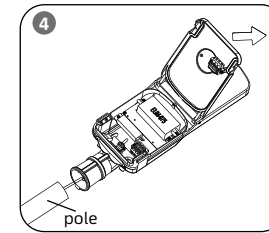

LED STREET LIGHT

INSTALLATION GUIDE

VOLTAGE	AC 100-240V / 277V
PROTECTION CLASS	Class I (Default) / Class II
POWER FACTOR	>0.95
OPERATING TEMP	-40°C ~ +50°C
OPTICS	Type II, Type III
HOUSING	High pressure die-cast aluminum, Self-cleaning
HOUSING COLOR	Gray (Default) / Others (available on request)
MOUNTING	Side entry or Vertical pole mounted
IP RATING	IP66
IK RATING	IK10
Lifespan L70 at 25 °C	>100,000 h
MAX MOUNTED HEIGHT	15m
WARRANTY	5 years

Version	Nominal Wattage W	Fixture Dimension mm	Fixture Weight kg	Packing Type units /ctn	EPA m ²
Small	20 / 30 / 40 / 50 / 80	610 x190 x143	4.6(±0.1)	1	0.139
Medium	80 / 100 / 110 / 150 / 155	660 x240 x143	5.7(±0.1)	1	0.190
Large	150 / 180 / 200 / 240	762 x290 x143	8.0(±0.1)	1	0.265

INSTALLATION & CONNECTION INSTRUCTIONS

- STEP 1: Open the package and check the product. In case of any damage, contact us.
- STEP 2: Fasten the fitter onto street light with screws provided and adjust the fitter in the desired tilt angle.
- STEP 3: Open the clips and Insert the pole and external power cord into the luminaire. Tighten the M16 connector.
- STEP 4: connect the cable to Knife switch or terminal block, Be sure to connect the cable correctly.
- Brown-Live, Blue- Neutral, Yellow/Green-Ground. Fix the luminaire and pole by allen wrench.
- STEP 5: Close the cover and clips. Switch the voltage on and check to see that the street light works properly.
- Recommended torque: 17Nm ± 1Nm