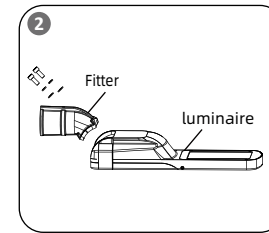

LED STREET LIGHT

INSTALLATION GUIDE

VOLTAGE	AC 100-240V / 277V
PROTECTION CLASS	Class I (Default) / Class II
POWER FACTOR	>0.95
OPERATING TEMP	-40°C ~ +50°C
OPTICS	Type II, Type III
HOUSING	High pressure die-cast aluminum, Self-cleaning
HOUSING COLOR	Gray (Default) / Others (available on request)
MOUNTING	Side entry or Vertical pole mounted
IP RATING	IP66
IK RATING	IK10
Lifespan L70 at 25 °C	>100,000 h
MAX MOUNTED HEIGHT	15m
WARRANTY	5 years

Version	Nominal Wattage W	Fixture Dimension mm	Fixture Weight kg	Packing Type units /ctn	EPA m ²
Small	20 / 30 / 40 / 50 / 80	610 x190 x143	4.6(±0.1)	1	0.139
Medium	80 / 100 / 110 / 150 / 155	660 x240 x143	5.7(±0.1)	1	0.190
Large	150 / 180 / 200 / 240	762 x290 x143	8.0(±0.1)	1	0.265

INSTALLATION & CONNECTION INSTRUCTIONS

- STEP 1: Open the package and check the product. In case of any damage, contact us.
- STEP 2: Fasten the fitter onto street light with screws provided and adjust the fitter in the desired tilt angle.
- STEP 3: Open the clips and Insert the pole and external power cord into the luminaire. Tighten the M16 connector.
- STEP 4: connect the cable to Knife switch or terminal block, Be sure to connect the cable correctly.
- Brown-Live, Blue- Neutral, Yellow/Green-Ground. Fix the luminaire and pole by allen wrench.
- STEP 5: Close the cover and clips. Switch the voltage on and check to see that the street light works properly.
- Recommended torque: 17Nm ± 1Nm