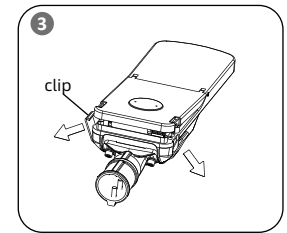

LED STREET LIGHT

INSTALLATION GUIDE

VOLTAGE	AC 100-240V / 277V
PROTECTION CLASS	Class I (Default) / Class II
POWER FACTOR	>0.95
OPERATING TEMP	-40°C ~ +50°C
OPTICS	Type II, Type III
HOUSING	High pressure die-cast aluminum, Self-cleaning
HOUSING COLOR	Gray (Default) / Others (available on request)
MOUNTING	Side entry or Vertical pole mounted
IP RATING	IP66
IK RATING	IK10
Lifespan L70 at 25 °C	>100,000 h
MAX MOUNTED HEIGHT	15m
WARRANTY	5 years

Version	Nominal Wattage W	Fixture Dimension mm	Fixture Weight kg	Packing Type units /ctn	EPA m ²
Small	20 / 30 / 40 / 50 / 80	610 x190 x143	4.6(±0.1)	1	0.139
Medium	80 / 100 / 110 / 150 / 155	660 x240 x143	5.7(±0.1)	1	0.190
Large	150 / 180 / 200 / 240	762 x290 x143	8.0(±0.1)	1	0.265

INSTALLATION & CONNECTION INSTRUCTIONS

- STEP 1: Open the package and check the product. In case of any damage, contact us.
- STEP 2: Fasten the fitter onto street light with screws provided and adjust the fitter in the desired tilt angle.
- STEP 3: Open the clips and Insert the pole and external power cord into the luminaire. Tighten the M16 connector.
- STEP 4: connect the cable to Knife switch or terminal block, Be sure to connect the cable correctly.
- Brown-Live, Blue- Neutral, Yellow/Green-Ground. Fix the luminaire and pole by allen wrench.
- STEP 5: Close the cover and clips. Switch the voltage on and check to see that the street light works properly.
- Recommended torque: 17Nm ± 1Nm