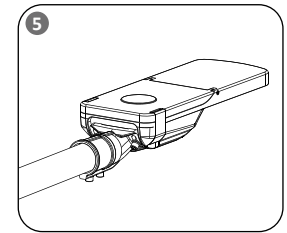

LED STREET LIGHT

INSTALLATION GUIDE

VOLTAGE	AC 100-240V / 277V
PROTECTION CLASS	Class I (Default) / Class II
POWER FACTOR	>0.95
OPERATING TEMP	-40°C ~ +50°C
OPTICS	Type II, Type III
HOUSING	High pressure die-cast aluminum, Self-cleaning
HOUSING COLOR	Gray (Default) / Others (available on request)
MOUNTING	Side entry or Vertical pole mounted
IP RATING	IP66
IK RATING	IK10
Lifespan L70 at 25 °C	>100,000 h
MAX MOUNTED HEIGHT	15m
WARRANTY	5 years

Version	Nominal Wattage W	Fixture Dimension mm	Fixture Weight kg	Packing Type units /ctn	EPA m ²
Small	20 / 30 / 40 / 50 / 80	610 x190 x143	4.6(±0.1)	1	0.139
Medium	80 / 100 / 110 / 150 / 155	660 x240 x143	5.7(±0.1)	1	0.190
Large	150 / 180 / 200 / 240	762 x290 x143	8.0(±0.1)	1	0.265

INSTALLATION & CONNECTION INSTRUCTIONS

- STEP 1: Open the package and check the product. In case of any damage, contact us.
- STEP 2: Fasten the fitter onto street light with screws provided and adjust the fitter in the desired tilt angle.
- STEP 3: Open the clips and Insert the pole and external power cord into the luminaire. Tighten the M16 connector.
- STEP 4: connect the cable to Knife switch or terminal block, Be sure to connect the cable correctly.
- Brown-Live, Blue- Neutral, Yellow/Green-Ground. Fix the luminaire and pole by allen wrench.
- STEP 5: Close the cover and clips. Switch the voltage on and check to see that the street light works properly.
- Recommended torque: 17Nm ± 1Nm