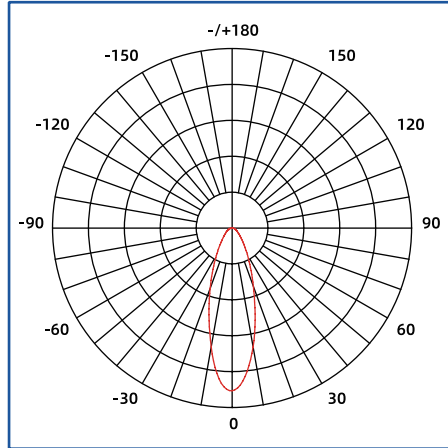

Installation

① Pedestal mounting

② Wall mounting

③ Top mounting

Light Distributions

Lens

25°

45°