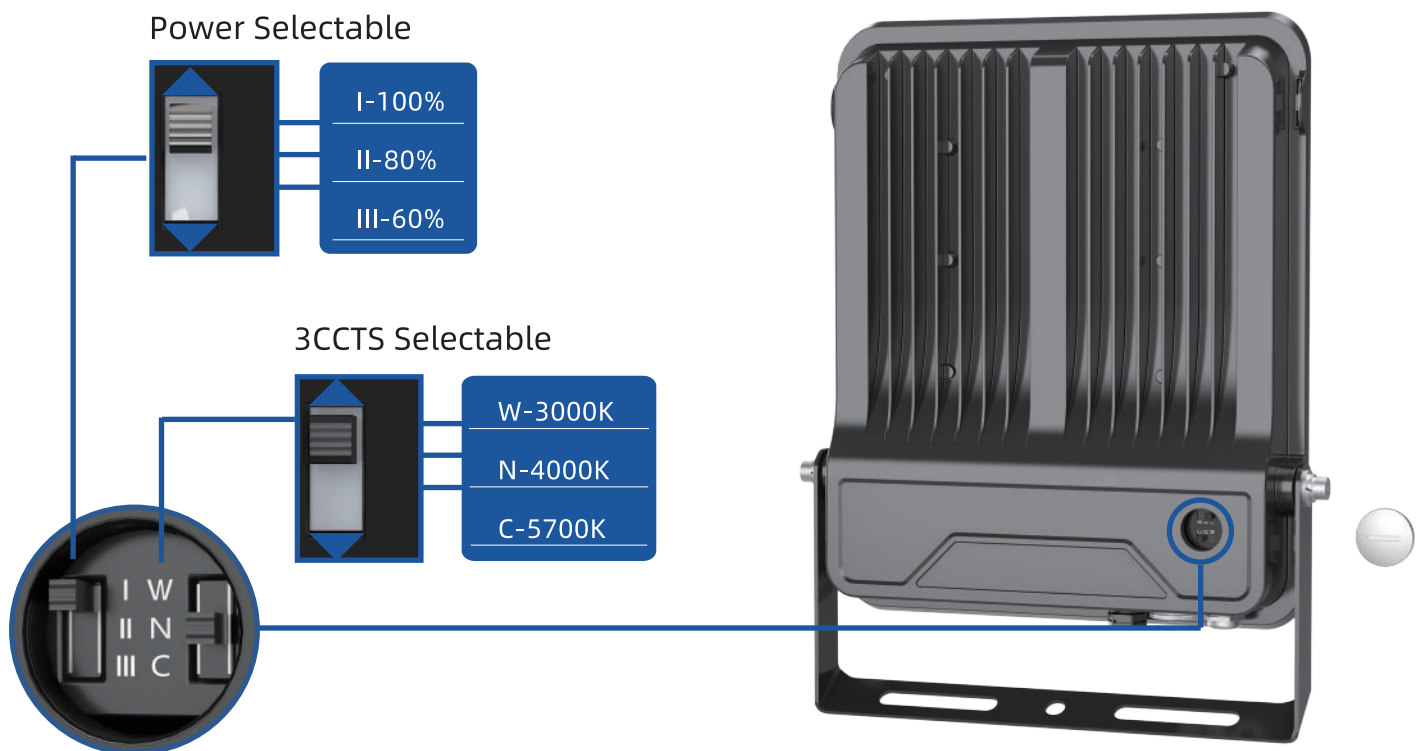

FL12 LED Flood Light

SMD

Lens

FL12 LED FLOOD LIGHT

140lm/W

IP66

Warranty

CCT Selectable

Power Selectable

Product Details

CCT & POWER

Datasheet

Order Reference

ZGSM-FL12-150

A: Without optical lens, Power & CCT non-selectable

AD: Without optical lens, Power & CCT selectable

B: With optical lens, Power non-selectable

BD: With optical lens, Power selectable

Model No	ZGSM-FL12-30 <input type="checkbox"/>	ZGSM-FL12-50 <input type="checkbox"/>	ZGSM-FL12-100 <input type="checkbox"/>	ZGSM-FL12-150 <input type="checkbox"/>	ZGSM-FL12-200 <input type="checkbox"/>	ZGSM-FL12-240 <input type="checkbox"/>	ZGSM-FL12-300 <input type="checkbox"/>
Power	30W	50W	100W	150W	200W	240W	300W
Input Voltage	AC100-277V, 50/60Hz						
Efficacy (5±%)	140lm/W	140lm/W	140lm/W	140lm/W	140lm/W	140lm/W	140lm/W
Lumen (5±%)	4200lm	7000lm	14000lm	21000lm	28000lm	33600lm	42000lm
Driver included	YES						
LED Brand	LUMILEDS						
Driver Brand	SOSEN						
CCT	3000K, 4000K, 5000K, 5700K, 6500K						
CRI	Ra>70						
PF	0.95						
Beam Angle	SMD (Beam Angle 120° only) With Optic Lens (Beam Angle 25°/45°/60°/90°/70x150°)						
IP Rating	IP66						
IK Rating	IK08						
Warranty	5 Years						
Dimming	---						
Cable	Cable 0.5m without plug						
Housing Material	Die-casting Aluminum						
Cover Material	Tempered Glass						
Working Environment	-25°C ~ +40°C, 20%~90%						
Storage Environment	-40°C ~ +40°C, 10%~90%						
Dimension	172*36*198mm	180*38*224mm	228*39*276mm	245*42*314mm	305*43*384mm	366*44*357mm	366*44*457mm
Fixture Weight	0.80 kgs	0.85 kgs	1.35 kgs	1.85 kgs	2.70 kgs	3.70 kgs	3.80 kgs
Packing Type	14 units /ctn	14 units /ctn	12 units /ctn	12 units /ctn	6 units /ctn	5 units /ctn	5 units /ctn
Packing Dimension	370*360*230mm	380*370*250mm	480*350*305mm	530*350*345mm	385*325*415mm	400*320*485mm	400*320*485mm
Packing Weight	12.85 kgs	13.77 kgs	18.03 kgs	24.70 kgs	18.53 kgs	21.09 kgs	21.09 kgs

60°

90°

70*150°

SMD

120°

FL12 LED Flood Light

Dimensions

01 ZGSM-FL12-30