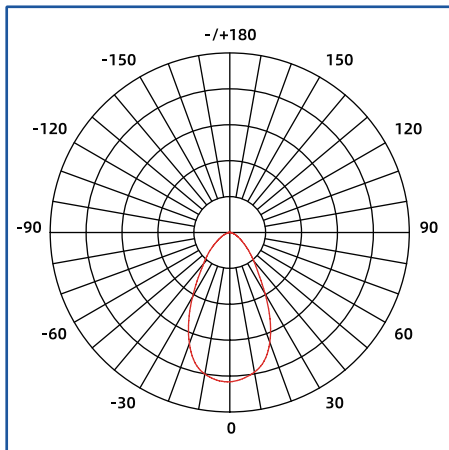

B: With optical lens, Power non-selectable

BD: With optical lens, Power selectable

Model No	ZGSM-FL12-30 <input type="checkbox"/>	ZGSM-FL12-50 <input type="checkbox"/>	ZGSM-FL12-100 <input type="checkbox"/>	ZGSM-FL12-150 <input type="checkbox"/>	ZGSM-FL12-200 <input type="checkbox"/>	ZGSM-FL12-240 <input type="checkbox"/>	ZGSM-FL12-300 <input type="checkbox"/>
Power	30W	50W	100W	150W	200W	240W	300W
Input Voltage	AC100-277V, 50/60Hz						
Efficacy (5±%)	140lm/W	140lm/W	140lm/W	140lm/W	140lm/W	140lm/W	140lm/W
Lumen (5±%)	4200lm	7000lm	14000lm	21000lm	28000lm	33600lm	42000lm
Driver included	YES						
LED Brand	LUMILEDS						
Driver Brand	SOSEN						
CCT	3000K, 4000K, 5000K, 5700K, 6500K						
CRI	Ra>70						
PF	0.95						
Beam Angle	SMD (Beam Angle 120° only) With Optic Lens (Beam Angle 25°/45°/60°/90°/70x150°)						
IP Rating	IP66						
IK Rating	IK08						
Warranty	5 Years						
Dimming	---						
Cable	Cable 0.5m without plug						
Housing Material	Die-casting Aluminum						
Cover Material	Tempered Glass						
Working Environment	-25°C ~ +40°C, 20%~90%						
Storage Environment	-40°C ~ +40°C, 10%~90%						
Dimension	172*36*198mm	180*38*224mm	228*39*276mm	245*42*314mm	305*43*384mm	366*44*357mm	366*44*457mm
Fixture Weight	0.80 kgs	0.85 kgs	1.35 kgs	1.85 kgs	2.70 kgs	3.70 kgs	3.80 kgs
Packing Type	14 units /ctn	14 units /ctn	12 units /ctn	12 units /ctn	6 units /ctn	5 units /ctn	5 units /ctn
Packing Dimension	370*360*230mm	380*370*250mm	480*350*305mm	530*350*345mm	385*325*415mm	400*320*485mm	400*320*485mm
Packing Weight	12.85 kgs	13.77 kgs	18.03 kgs	24.70 kgs	18.53 kgs	21.09 kgs	21.09 kgs

Installation

① Pedestal mounting

② Wall mounting

③ Top mounting

Light Distributions

Lens

25°

45°