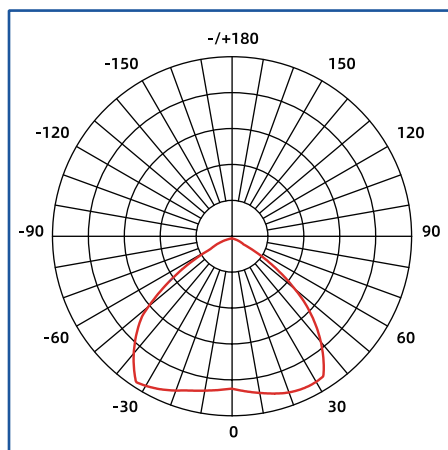

60°

90°

70*150°

SMD

120°

FL12 LED Flood Light

Dimensions

01 ZGSM-FL12-30