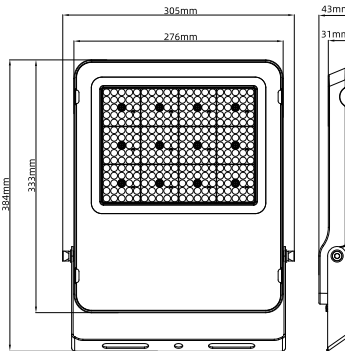

B: With optical lens, Power non-selectable

BD: With optical lens, Power selectable

Model No	ZGSM-FL12-30 <input type="checkbox"/>	ZGSM-FL12-50 <input type="checkbox"/>	ZGSM-FL12-100 <input type="checkbox"/>	ZGSM-FL12-150 <input type="checkbox"/>	ZGSM-FL12-200 <input type="checkbox"/>	ZGSM-FL12-240 <input type="checkbox"/>	ZGSM-FL12-300 <input type="checkbox"/>
Power	30W	50W	100W	150W	200W	240W	300W
Input Voltage	AC100-277V, 50/60Hz						
Efficacy (5±%)	140lm/W	140lm/W	140lm/W	140lm/W	140lm/W	140lm/W	140lm/W
Lumen (5±%)	4200lm	7000lm	14000lm	21000lm	28000lm	33600lm	42000lm
Driver included	YES						
LED Brand	LUMILEDS						
Driver Brand	SOSEN						
CCT	3000K, 4000K, 5000K, 5700K, 6500K						
CRI	Ra>70						
PF	0.95						
Beam Angle	SMD (Beam Angle 120° only) With Optic Lens (Beam Angle 25°/45°/60°/90°/70x150°)						
IP Rating	IP66						
IK Rating	IK08						
Warranty	5 Years						
Dimming	---						
Cable	Cable 0.5m without plug						
Housing Material	Die-casting Aluminum						
Cover Material	Tempered Glass						
Working Environment	-25°C ~ +40°C, 20%~90%						
Storage Environment	-40°C ~ +40°C, 10%~90%						
Dimension	172*36*198mm	180*38*224mm	228*39*276mm	245*42*314mm	305*43*384mm	366*44*357mm	366*44*457mm
Fixture Weight	0.80 kgs	0.85 kgs	1.35 kgs	1.85 kgs	2.70 kgs	3.70 kgs	3.80 kgs
Packing Type	14 units /ctn	14 units /ctn	12 units /ctn	12 units /ctn	6 units /ctn	5 units /ctn	5 units /ctn
Packing Dimension	370*360*230mm	380*370*250mm	480*350*305mm	530*350*345mm	385*325*415mm	400*320*485mm	400*320*485mm
Packing Weight	12.85 kgs	13.77 kgs	18.03 kgs	24.70 kgs	18.53 kgs	21.09 kgs	21.09 kgs

Installation

① Pedestal mounting

② Wall mounting

③ Top mounting

Light Distributions

Lens

25°

45°

60°

90°

70*150°

SMD

120°

FL12 LED Flood Light

Dimensions

01 ZGSM-FL12-30

02 ZGSM-FL12-50

03 ZGSM-FL12-100

04 ZGSM-FL12-150

05 ZGSM-FL12-200

06 ZGSM-FL12-240 / 300

30W

50W

100W