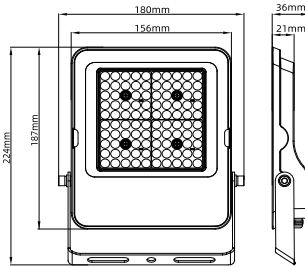

02 ZGSM-FL12-50