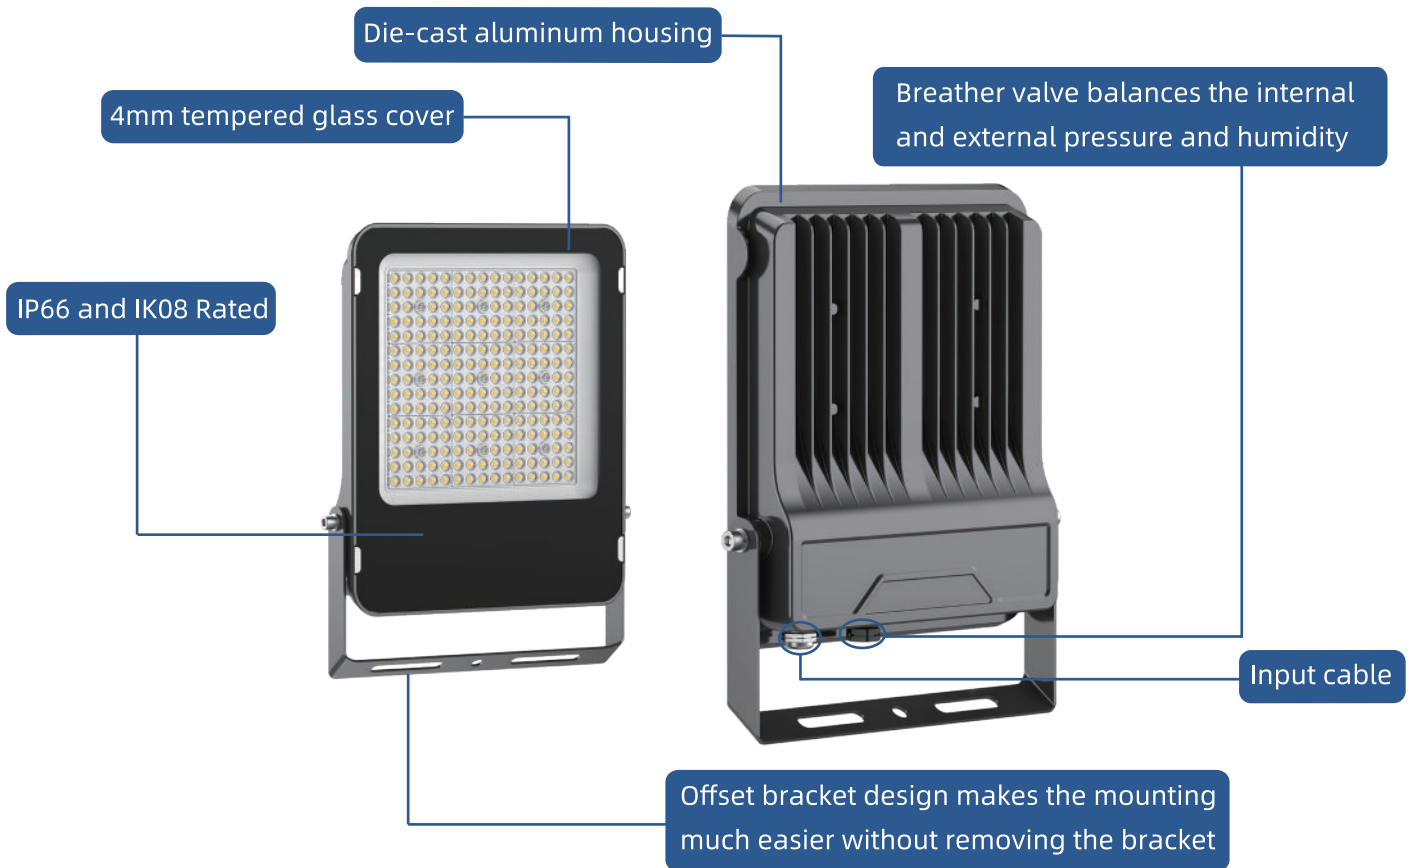

FL12 LED Flood Light

SMD

Lens

FL12 LED FLOOD LIGHT

140lm/W

IP66

Warranty

CCT Selectable

Power Selectable

Product Details

CCT & POWER

Datasheet

Order Reference

ZGSM-FL12-150

A: Without optical lens, Power & CCT non-selectable

AD: Without optical lens, Power & CCT selectable

B: With optical lens, Power non-selectable

BD: With optical lens, Power selectable

Model No	ZGSM-FL12-30 <input type="checkbox"/>	ZGSM-FL12-50 <input type="checkbox"/>	ZGSM-FL12-100 <input type="checkbox"/>	ZGSM-FL12-150 <input type="checkbox"/>	ZGSM-FL12-200 <input type="checkbox"/>	ZGSM-FL12-240 <input type="checkbox"/>	ZGSM-FL12-300 <input type="checkbox"/>
Power	30W	50W	100W	150W	200W	240W	300W
Input Voltage	AC100-277V, 50/60Hz						
Efficacy (5±%)	140lm/W	140lm/W	140lm/W	140lm/W	140lm/W	140lm/W	140lm/W
Lumen (5±%)	4200lm	7000lm	14000lm	21000lm	28000lm	33600lm	42000lm
Driver included	YES						
LED Brand	LUMILEDS						
Driver Brand	SOSEN						
CCT	3000K, 4000K, 5000K, 5700K, 6500K						
CRI	Ra>70						
PF	0.95						
Beam Angle	SMD (Beam Angle 120° only) With Optic Lens (Beam Angle 25°/45°/60°/90°/70x150°)						
IP Rating	IP66						
IK Rating	IK08						
Warranty	5 Years						
Dimming	---						
Cable	Cable 0.5m without plug						
Housing Material	Die-casting Aluminum						
Cover Material	Tempered Glass						
Working Environment	-25°C ~ +40°C, 20%~90%						
Storage Environment	-40°C ~ +40°C, 10%~90%						
Dimension	172*36*198mm	180*38*224mm	228*39*276mm	245*42*314mm	305*43*384mm	366*44*357mm	366*44*457mm
Fixture Weight	0.80 kgs	0.85 kgs	1.35 kgs	1.85 kgs	2.70 kgs	3.70 kgs	3.80 kgs
Packing Type	14 units /ctn	14 units /ctn	12 units /ctn	12 units /ctn	6 units /ctn	5 units /ctn	5 units /ctn
Packing Dimension	370*360*230mm	380*370*250mm	480*350*305mm	530*350*345mm	385*325*415mm	400*320*485mm	400*320*485mm
Packing Weight	12.85 kgs	13.77 kgs	18.03 kgs	24.70 kgs	18.53 kgs	21.09 kgs	21.09 kgs

60°

90°

70*150°

SMD

120°

FL12 LED Flood Light

Dimensions

01 ZGSM-FL12-30