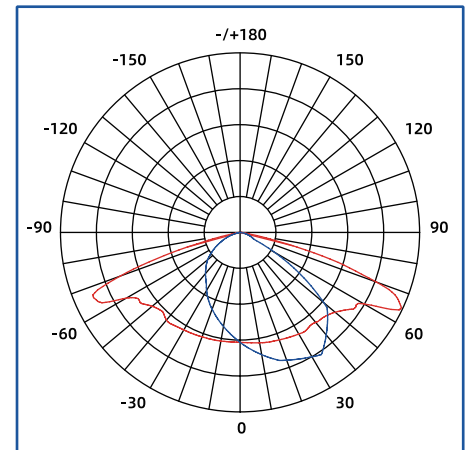

Light Distributions

70*150°