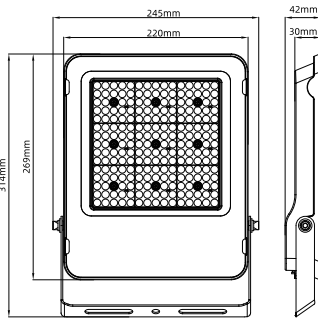

FL12 LED Flood Light

Dimensions

01 ZGSM-FL12-30