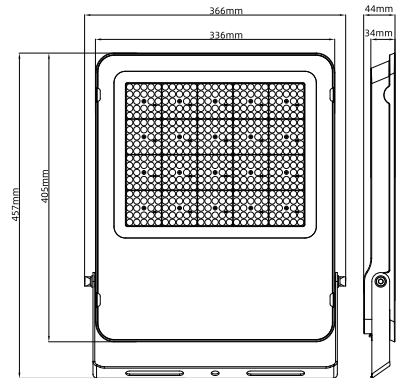

B: With optical lens, Power non-selectable

BD: With optical lens, Power selectable

Model No	ZGSM-FL12-30 <input type="checkbox"/>	ZGSM-FL12-50 <input type="checkbox"/>	ZGSM-FL12-100 <input type="checkbox"/>	ZGSM-FL12-150 <input type="checkbox"/>	ZGSM-FL12-200 <input type="checkbox"/>	ZGSM-FL12-240 <input type="checkbox"/>	ZGSM-FL12-300 <input type="checkbox"/>
Power	30W	50W	100W	150W	200W	240W	300W
Input Voltage	AC100-277V, 50/60Hz						
Efficacy (5±%)	140lm/W	140lm/W	140lm/W	140lm/W	140lm/W	140lm/W	140lm/W
Lumen (5±%)	4200lm	7000lm	14000lm	21000lm	28000lm	33600lm	42000lm
Driver included	YES						
LED Brand	LUMILEDS						
Driver Brand	SOSEN						
CCT	3000K, 4000K, 5000K, 5700K, 6500K						
CRI	Ra>70						
PF	0.95						
Beam Angle	SMD (Beam Angle 120° only) With Optic Lens (Beam Angle 25°/45°/60°/90°/70x150°)						
IP Rating	IP66						
IK Rating	IK08						
Warranty	5 Years						
Dimming	---						
Cable	Cable 0.5m without plug						
Housing Material	Die-casting Aluminum						
Cover Material	Tempered Glass						
Working Environment	-25°C ~ +40°C, 20%~90%						
Storage Environment	-40°C ~ +40°C, 10%~90%						
Dimension	172*36*198mm	180*38*224mm	228*39*276mm	245*42*314mm	305*43*384mm	366*44*357mm	366*44*457mm
Fixture Weight	0.80 kgs	0.85 kgs	1.35 kgs	1.85 kgs	2.70 kgs	3.70 kgs	3.80 kgs
Packing Type	14 units /ctn	14 units /ctn	12 units /ctn	12 units /ctn	6 units /ctn	5 units /ctn	5 units /ctn
Packing Dimension	370*360*230mm	380*370*250mm	480*350*305mm	530*350*345mm	385*325*415mm	400*320*485mm	400*320*485mm
Packing Weight	12.85 kgs	13.77 kgs	18.03 kgs	24.70 kgs	18.53 kgs	21.09 kgs	21.09 kgs

Installation

① Pedestal mounting

② Wall mounting

③ Top mounting

Light Distributions

Lens

25°

45°

60°

90°

70*150°

SMD

120°

FL12 LED Flood Light

Dimensions

01 ZGSM-FL12-30

02 ZGSM-FL12-50

03 ZGSM-FL12-100

04 ZGSM-FL12-150

05 ZGSM-FL12-200

06 ZGSM-FL12-240 / 300

30W

50W

100W