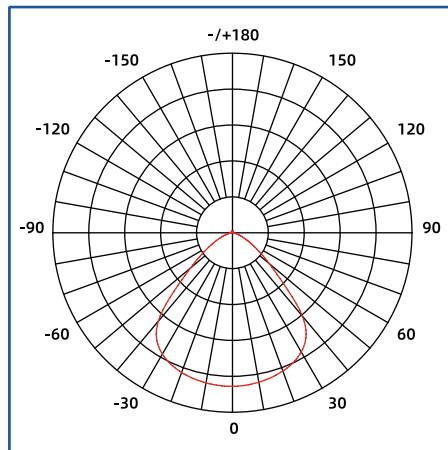

Light Distributions

90°