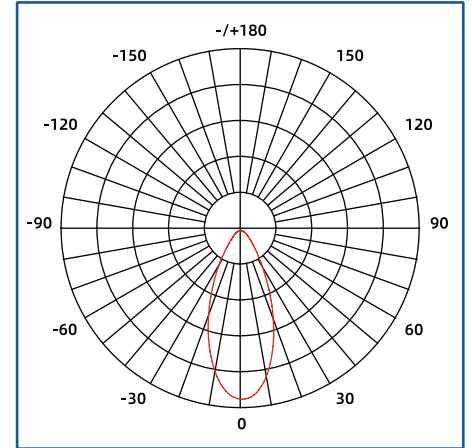

Installation

① Pedestal mounting

② Wall mounting

③ Top mounting

Light Distributions

Lens

25°

45°