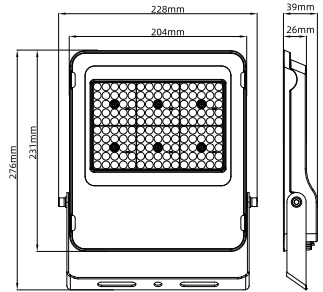

03 ZGSM-FL12-100