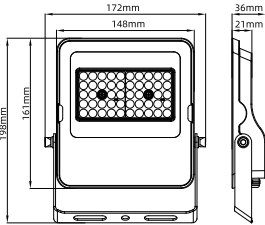

B: With optical lens, Power non-selectable

BD: With optical lens, Power selectable

Model No	ZGSM-FL12-30 <input type="checkbox"/>	ZGSM-FL12-50 <input type="checkbox"/>	ZGSM-FL12-100 <input type="checkbox"/>	ZGSM-FL12-150 <input type="checkbox"/>	ZGSM-FL12-200 <input type="checkbox"/>	ZGSM-FL12-240 <input type="checkbox"/>	ZGSM-FL12-300 <input type="checkbox"/>
Power	30W	50W	100W	150W	200W	240W	300W
Input Voltage	AC100-277V, 50/60Hz						
Efficacy (5±%)	140lm/W	140lm/W	140lm/W	140lm/W	140lm/W	140lm/W	140lm/W
Lumen (5±%)	4200lm	7000lm	14000lm	21000lm	28000lm	33600lm	42000lm
Driver included	YES						
LED Brand	LUMILEDS						
Driver Brand	SOSEN						
CCT	3000K, 4000K, 5000K, 5700K, 6500K						
CRI	Ra>70						
PF	0.95						
Beam Angle	SMD (Beam Angle 120° only) With Optic Lens (Beam Angle 25°/45°/60°/90°/70x150°)						
IP Rating	IP66						
IK Rating	IK08						
Warranty	5 Years						
Dimming	---						
Cable	Cable 0.5m without plug						
Housing Material	Die-casting Aluminum						
Cover Material	Tempered Glass						
Working Environment	-25°C ~ +40°C, 20%~90%						
Storage Environment	-40°C ~ +40°C, 10%~90%						
Dimension	172*36*198mm	180*38*224mm	228*39*276mm	245*42*314mm	305*43*384mm	366*44*357mm	366*44*457mm
Fixture Weight	0.80 kgs	0.85 kgs	1.35 kgs	1.85 kgs	2.70 kgs	3.70 kgs	3.80 kgs
Packing Type	14 units /ctn	14 units /ctn	12 units /ctn	12 units /ctn	6 units /ctn	5 units /ctn	5 units /ctn
Packing Dimension	370*360*230mm	380*370*250mm	480*350*305mm	530*350*345mm	385*325*415mm	400*320*485mm	400*320*485mm
Packing Weight	12.85 kgs	13.77 kgs	18.03 kgs	24.70 kgs	18.53 kgs	21.09 kgs	21.09 kgs

Installation

① Pedestal mounting

② Wall mounting

③ Top mounting

Light Distributions

Lens

25°

45°

60°

90°

70*150°

SMD

120°

FL12 LED Flood Light

Dimensions

01 ZGSM-FL12-30